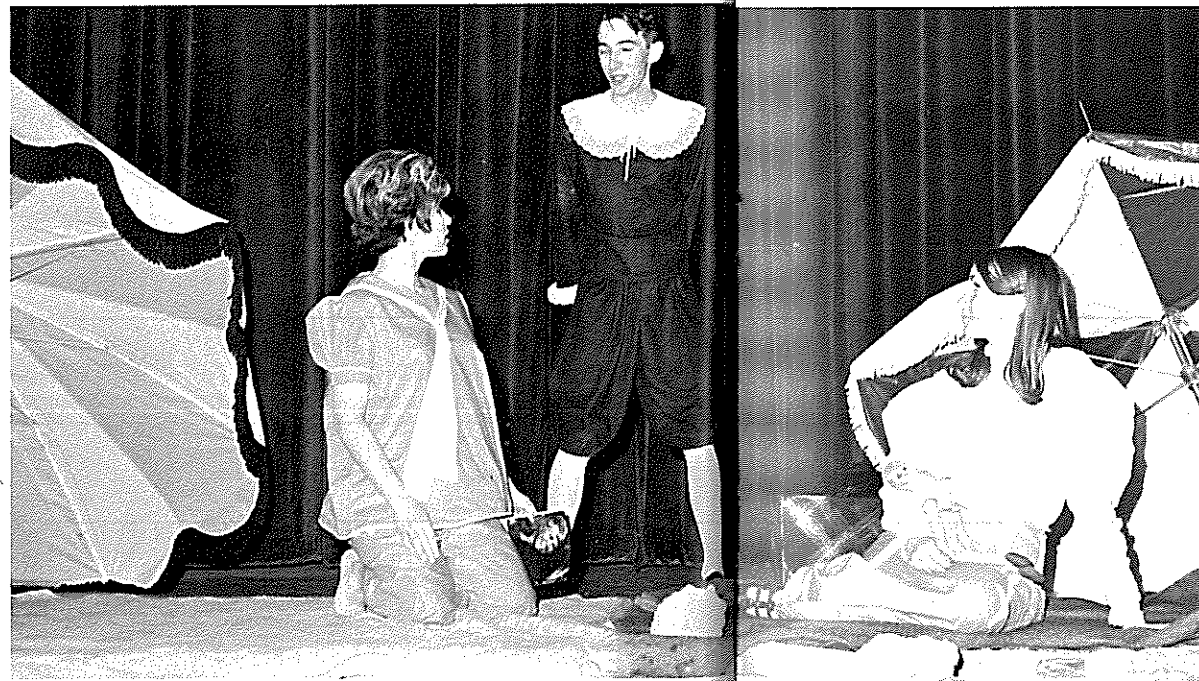

"Rosemary" Contest Play

The Contest Play, "Rosemary", which was presented in Fort Stockton, March 21, 1968, placed one member, Jan Kahlig, on the All-Star Cast.

The theme of the play was Woman Suffrage and the Development of Man through the ages. The theme was carried out through the use of props.

The shells showed theory of evolution--man from the sea. The umbrella showed man's necessity for shelter. The blankets emphasized the Greek and American Indian period of Man's Development. The time of the play, which was 1910, brought out Woman's Suffrage.

The Play was actually a record of man's historical development.

Jack Dunlop tries to talk to Jan Kahlig.

Jack Dunlop and Jan Kahlig throw sand during the play.

Jim Walker prepares to take a picture of Jack.

Jack and Jan play in the sand on the beach.

Jack, Jan and Peggy Berry have a leisurely day at the beach.